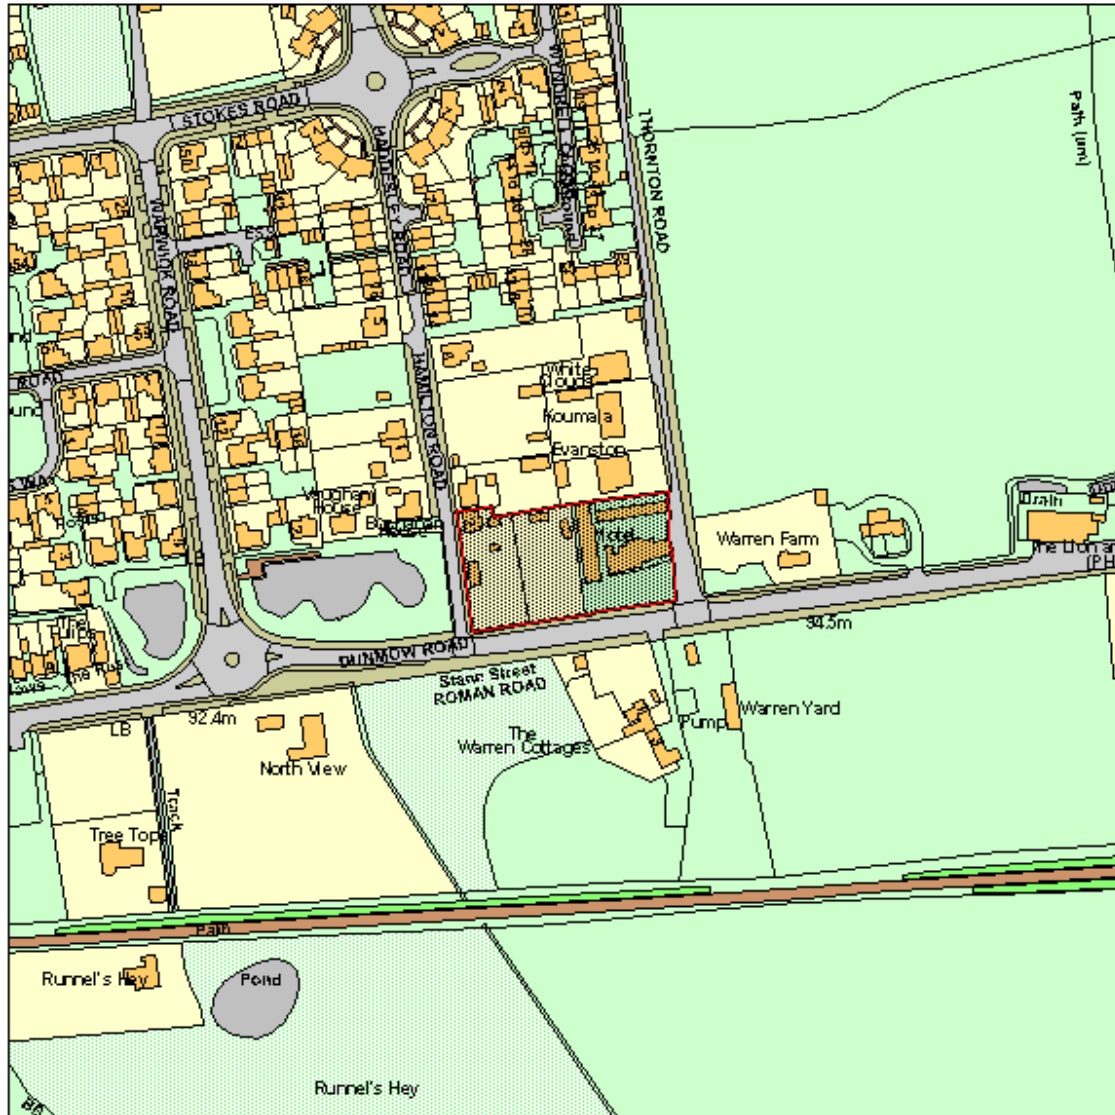

UTT/13/2083/FUL

Stansted Motel and No. 2 Hamilton Road, Little Canfield

Scale : 1:2500

Reproduced from the Ordnance Survey map with the permission of the Controller of Her Majesty's Stationery Office © Crown Copyright 2000.

Unauthorised reproduction infringes Crown Copyright and may lead to prosecution or civil proceedings.

Produced using ESRI (UK)'s MapExplorer 2.0 - <http://www.esriuk.com>

Organisation	Uttlesford District Council
Department	Planning & Building Control
Comments	
Date	27 August 2013
SLA Number	N/A